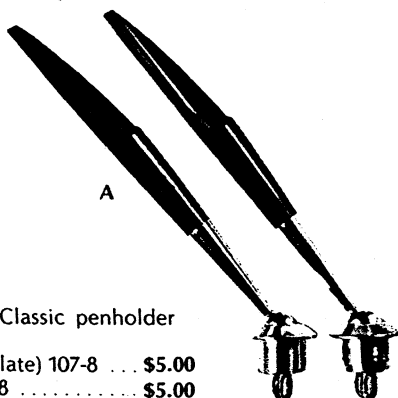

E199 Solid brass, 2" cube.
With 22K gold electroplated
Parker 75 Classic
ball pen \$22.50

W109 Solid walnut, 2" cube.
With 22K gold electroplated
Parker 75 Classic
ball pen \$15.00

E169 Cast iron, 2" cube. With
brushed stainless steel Parker
75 Classic ball pen ... \$15.00

Writing instrument and penholder components for Parker 75 Classic Desk Sets

A. Parker 75 Classic penholder
assembly
(gold electroplate) 107-8 ... \$5.00
(chrome) 108-8 \$5.00

B. Parker 75 Classic sterling silver ball pen 533-3 ... \$15.00
C. Parker 75 Classic 22K gold electroplated ball pen 234-3 ... \$10.00
D. Parker 75 Classic stainless steel ball pen 532-3 ... \$7.50